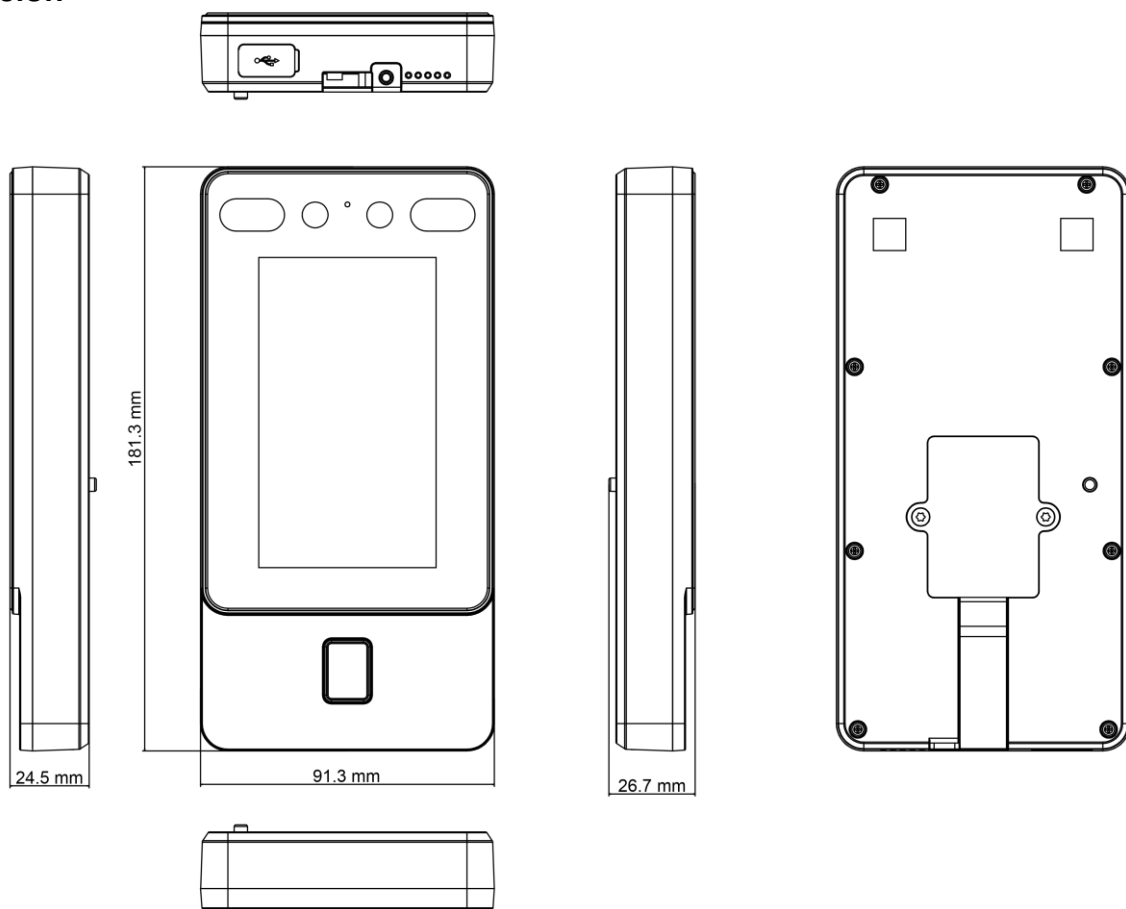

Dimensions	91.3 mm × 181.3 mm × 24.5 mm (3.59" × 7.14" × 0.96")
Installation	Wall Mounting
Protective level	IP65
Language	English, Spanish (South America), Arabic, Thai, Indonesian, Russian, Vietnamese, Portuguese (Brazil), Korean

▪ **Available Model**

DS-K1T342MFWX

▪ **Dimension**